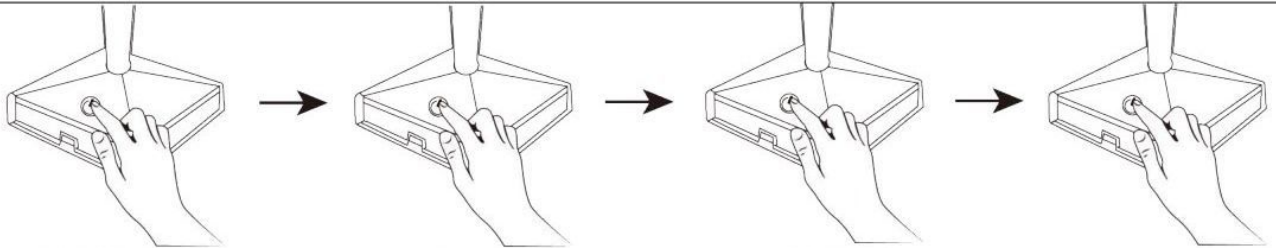

ON/2700K

6500K

4000K

OFF

Long press